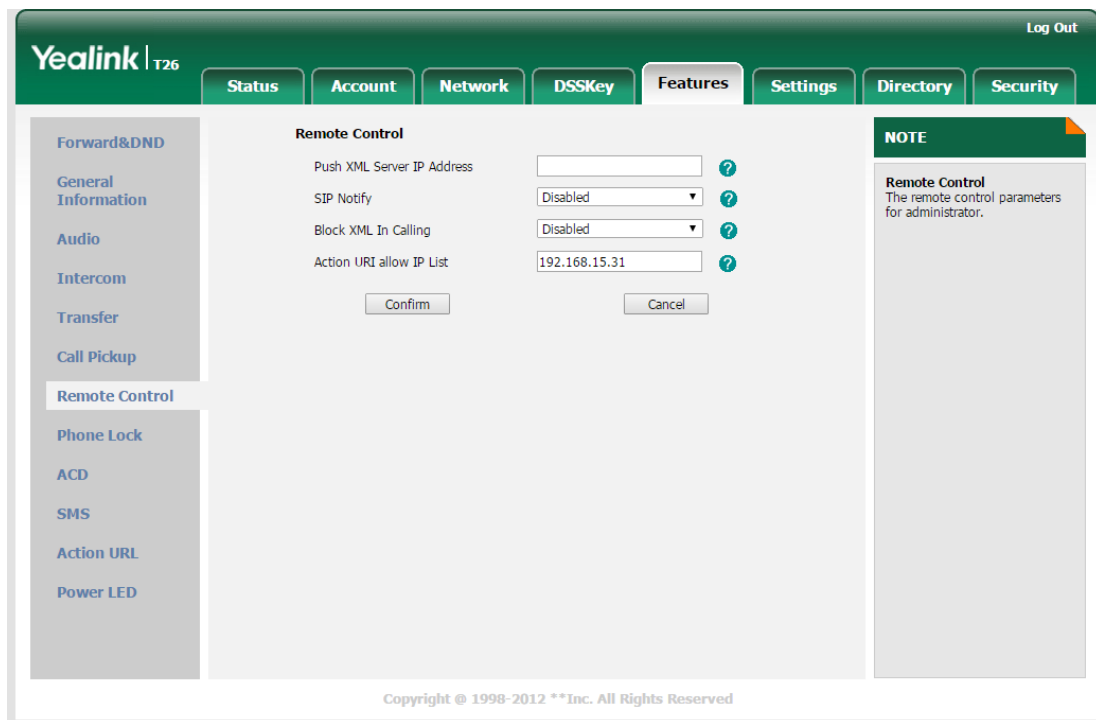

Callcenter toepassing

U kunt de mogelijkheden van de Yealink uitbreiden zodat u uw callcenter efficiënt kunt laten bellen op basis van een bellijst. Met een combinatie van de Yealink toestellen en een eenvoudig script dat u door de telefoon kunt laten aanroepen, kunt u met weinig moeite telefoonnummers in een Excel-sheet plaatsen of eventueel op een html-pagina.

Het script ziet er als volgt uit:

`http://{IP adres toestel}/servlet?key=number={telefoonnummer}&outgoing_uri={accountname}@pbx.callvoip.nl`

In uw Yealink-toestel dient u zelf nog aan te geven dat het gebruik van de **Action URL** is toegestaan voor dat toestel. Deze instelling is ingenomen in de laatste firmware versies. U stelt het dan zo in: Features, Remote Control, Action URI allow IP List.

Gekoppeld aan een Excel sheet of een eenvoudige database applicatie, kun je er ook nog (gespreks)gegevens aan toevoegen.

CallvoipTelefonie.nl ^{TO}

CallvoipTelefonie
Koldingweg 19-1
9723 HL GRONINGEN

T: 050 – 820 00 00
F: 050 – 820 00 08

@: callvoip@callvoip.nl
W: www.callvoiptelefonie.nl